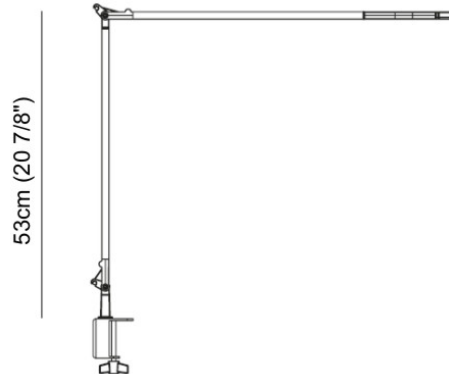

Length (mm): 105

Length (in): 4 1/8"

Width (mm): 105

Width (in): 4 1/8"

Height (mm): 105

Height (in): 4 1/8"

Extension (mm): 200

Extension (in): 7 7/8"

Length (in): 4 1/8"

Width (mm): 105

Width (in): 4 1/8"

Height (mm): 105

Height (in): 4 1/8"

Extension (mm): 200

Extension (in): 7 7/8"

Light Distribution: Adjustable / Direct

OPTICAL

RATINGS AND CERTIFICATIONS

Certified By: CSA Certified to UL and CSA Standards
 IP rating: IP40

10.5cm
(4 1/8")

59cm (23 1/4")

53cm (20 7/8")

5cm (1 15/16")

LEGEND