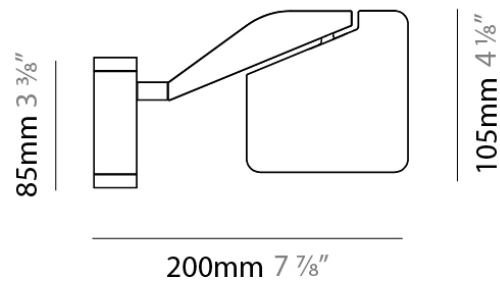

JACKIE SURFACE

D83410-TIM

PROJECT _____

TYPE _____

NOTES _____

QUANTITY _____

DATE _____

GENERAL

Series: Jackie

Brand: Panzeri

Division: Design

Mounting Type: Surface

Mounting Location: Wall

Subcategory: Task

PHYSICAL

Shape: Abstract

Length (mm): 105

Length (in): 4 1/8"

Width (mm): 105

Width (in): 4 1/8"

Height (mm): 105

Height (in): 4 1/8"

Extension (mm): 200

Extension (in): 7 7/8"

Light Distribution: Adjustable / Direct

Weight (kg): 0.525

Weight (lbs): 1.157

Diffuser: Acrylic - satin finish

Fixture Material: Aluminum Die Cast

ELECTRICAL

Lamp Type: LED

Input Wattage (W): 10

Total Output Wattage (W): 8

Dimming: 5-Step Touch Dimming

Driver Included: Yes

Driver Location: Integrated

Driver Type: Constant Current 120Vac

Driver Class: Class 2

Input Voltage (V): 120

Output Voltage (V): 24

LED

Number of LEDs: 1

Color Temperature (°K): 3000

Max. Delivered Lumen (lm): 526

Nominal Lumen (lm): 600

CRI: >90 CRI

Efficiency (%): 87.667

Efficacy (lm/w): 52.6

Lamp Life (hrs): 50000

OPTICAL

Optic°: Diffused

RATINGS AND CERTIFICATIONS

Certified By: CSA Certified to UL and CSA Standards

IP rating: IP40